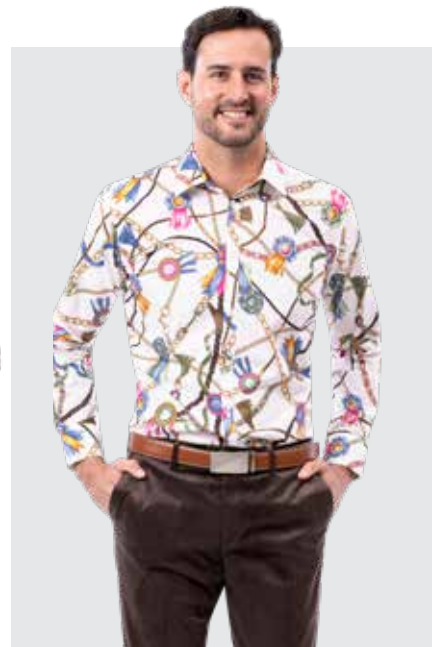

PV01
VELVET PANTS

AVAILABLE IN SIZES 28 - 52

BROWN