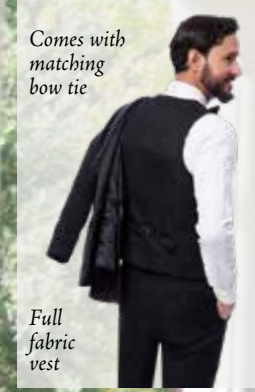

WINE

JP138

Comes with
matching bow tie
Full fabric vest

NAVY

HUNTER

JP138
SILVER

JP138
ROYAL

JP138
CREAM